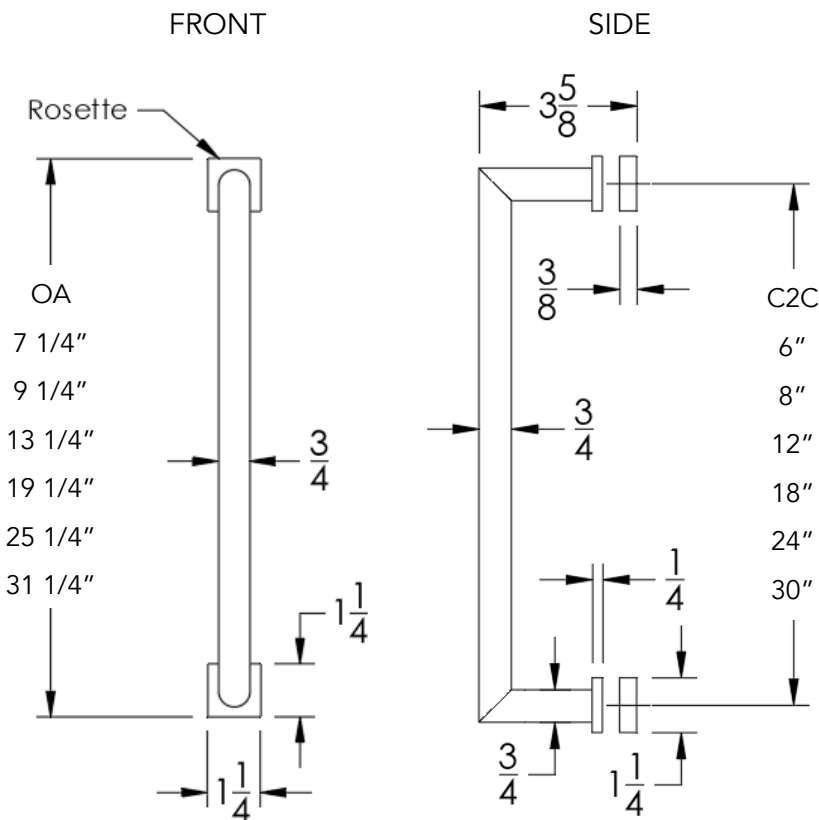

neelnox

LET
THERE
BE **DESIGN.**

FEATURES

- Premium 304 Grade Stainless Steel
- Solid Mount Construction
- Concealed Installation Hardware
- Solid End Cap provided for side opposite to the door for a seamless look

COLLECTION NAVIGATOR

SINGLE DOOR HANDLE

SINGLE DOOR HANDLE

Model	Product	Finishes Available
NAV-SSD-XX-GR	Single Door Handle	Multiple finishes available. Over 23 finishes to choose from.

FINISHES			
Polished (-P)	Antique Copper (-ACOP)	Polished Gold (-PGLD)	
Brushed (-B)	Polished Brass (-PBRS)	Brushed Copper (-BCOP)	
Brushed Gold (-BGLD)	Matte White (-WHT)	Brushed Rose Gold (-BRGD)	
Matte Black (-BLK)	Brushed Modern Bronze (-BMBRZ)	Brushed Black (-BRBLK)	
Oil Rubbed Bronze (-ORB)	Glossy White (-GWHT)	Polished Black (-PBLK)	
Brushed Brass (-BBRS)	Polished Rose Gold (-PRGD)	Antique Nickel (-ANKL)	
Brushed Bronze (-BBRZ)	Unlacquered Brass (-UBRS)	Black Nickel (-NKBL)	
Antique Brass (-ABRS)	Polished Nickel (-PNKL)		

OA	C2C	MODEL
7 1/4"	6"	NAV-SSD6-GR
9 1/4"	8"	NAV-SSD8-GR
13 1/4"	12"	NAV-SSD12-GR
19 1/4"	18"	NAV-SSD18-GR
25 1/4"	24"	NAV-SSD24-GR
31 1/4"	30"	NAV-SSD30-GR

Installation Notes: Center to center hole drilling dimension are same as mentioned in column. Diameter of glass hole for installation is 1/2".

Standard hardware supplied can accommodate glass thicknesses 1/4" to 1/2". Please contact us for custom hardware in case glass thickness exceeds 1/2".

Dimensions in inches

NOTE: Dimensions subject to change without notice.